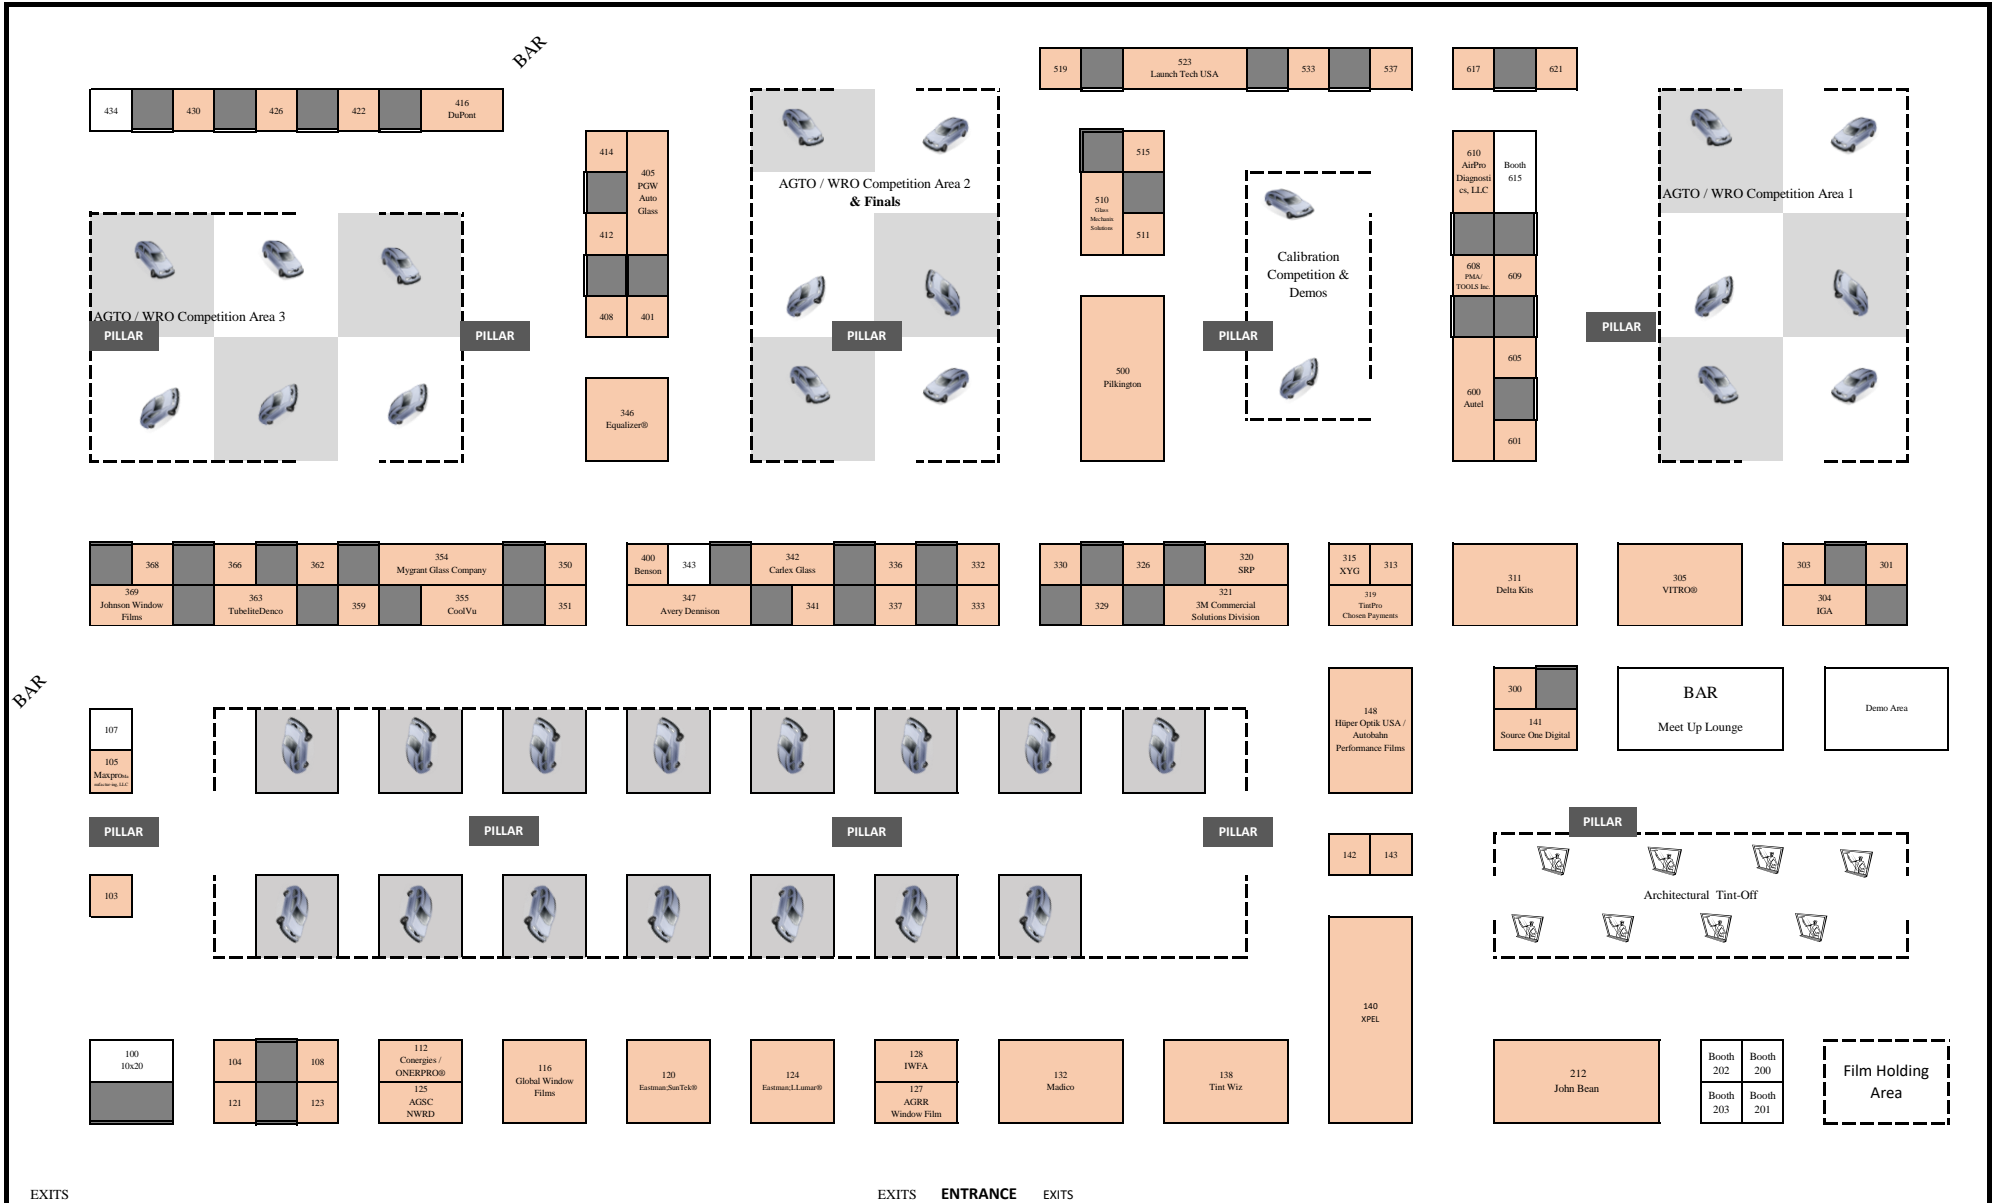

AUTO GLASS WEEK™

Advancing the Auto Glass Industry

Show Floor

Please note that this floor is not to scale

EXITS ENTRANCE EXITS

Booth Space

Larger booths are marked with dimensions.

Booths are 10' W x 10' D

Booth

128
212
369
121
523
301
132
519
105
617
414
511
354
125
621
405
500
608
326
359
313
605
104
422
108
330
329
141
601
320
103
533
412
337
319
138
363
333
305
127
140

Sponsors

XYG North America

Booth

319